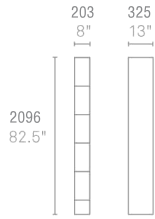

TOTEM

Compared to this slim tower, ordinary book-cases are as dull as the Dewey Decimal System. Generous shelves in white powder-coated steel exhibit large-format art and photography books. A weighted base ensures a stable foundation. One size.